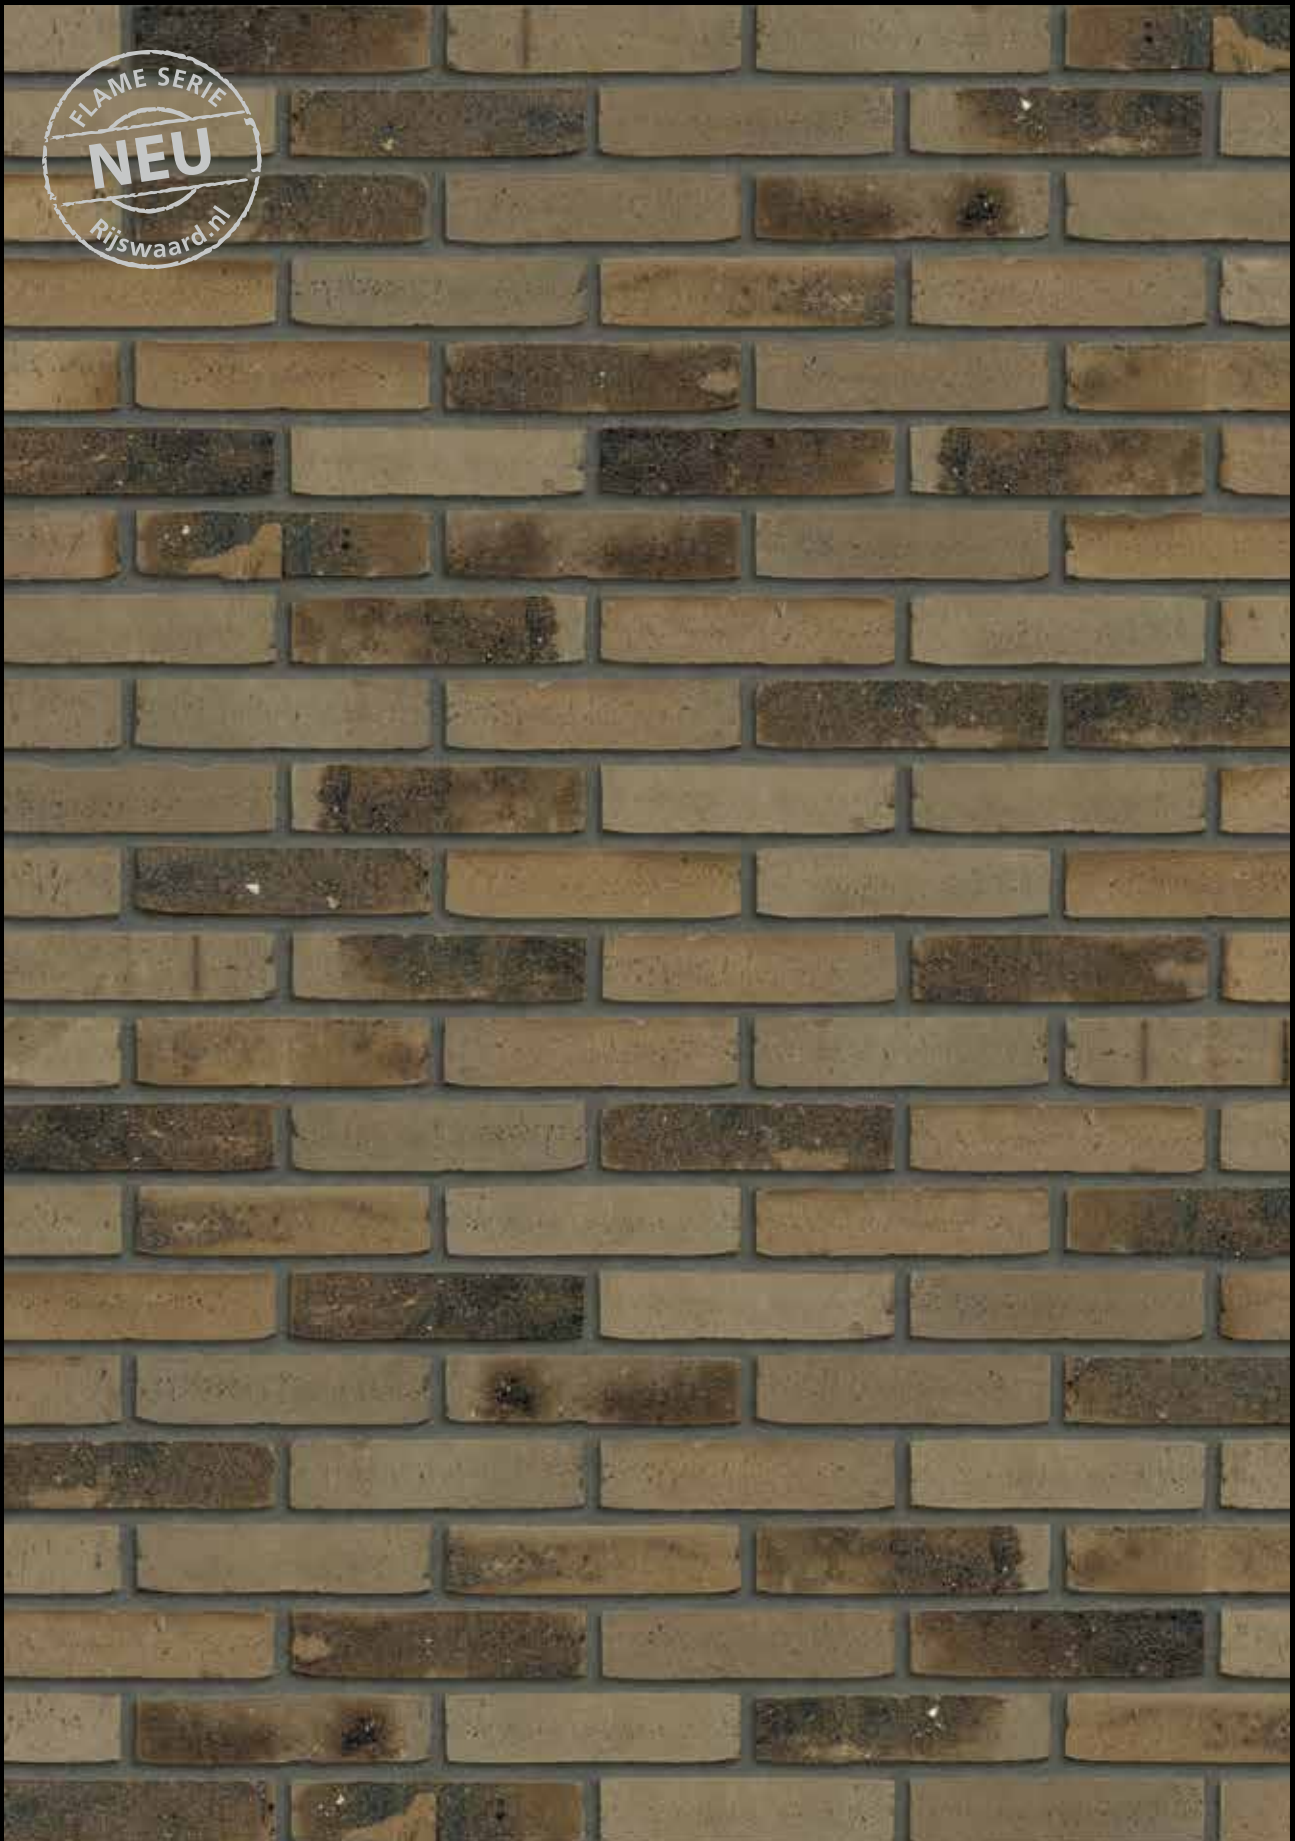

FLAME SERIE

Smoke Grey Flame WS WF